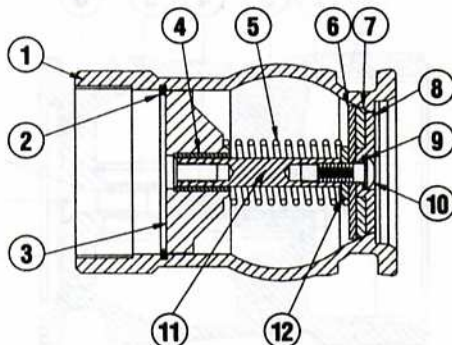

* NS Thread Seal (FBSP Only)

Viton	577639
Buna	577641

2" Adapter (SST)

Part #	Material	Seal	Inlet
J72A-SVN0-A	SST	Viton	FNPT
J72A-SPN0-A	SST	Perfluoroelastomer	FNPT
J72A-SVB0-A	SST	Viton	FBSP
J71A-SPB0-A	SST	Perfluoroelastomer	FBSP

Item	Part #	Description	Mtl.	Qty
1	**	Body		1
2	561795	Retaining Ring	SST	1
3	564707	Insert Adapter	SST	1
4	564709	Insert Sleeve	PTFE	1
5	401006	Spring	SST	1
6	565683	Lower Plate	SST	1
7	**	Seal Ring		1
8	401014	Upper Plate	SST	1
9	470008	Washer	Nylon	1
10	407822	Screw	SST	1
11	401009	Valve Stem	SST	1
12	401013	Washer	SST	1

** Body (1)

FNPT	SST	561789
FBSP	SST	565685

** Seal Ring (7)

Viton	407965
Perf	564660