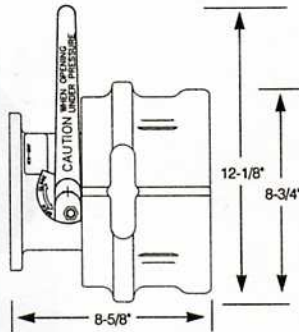

J451 4" API Bottom Loading Coupler

EMCO WHEATON™

Variants Available

Variant	Seal
-022	Buna
-023	Chemraz®
-031	High Performance Viton

Retrofit Kit

J1000-022	Buna
J1000-023	Chemraz®
J1000-031	High Performance Viton

Seal Kit

494089	High Performance Viton
--------	------------------------

ITEM	PART No.	PART NAME	MAT'L	QTY
1	564759	NOSE SEAL	N.P. WDM	1
2	564760	QUAD RING (NOTE 1)	N.P. WDM	1
3	407433	O-RING (SHAFT)	N.P. WDM	1
4	565936	AXIAL SEAL	N.P. WDM	1
5	564806	CARTON	CHROMIUM	1
6	564607	INSERT	CHROMIUM	1
7	408269	BODY	ALUM.	1
8	560595	BEARING	PLAST.	1
9	408261	SPRING	ALUM.	4
10	408256	LOCKING LUG	SST	3
11	470078	ROLL PIN	SST	4
12	564658	NOSE PIECE	ALUM.	1
13	564657	POPPET	ALUM.	1
14	408252	LINK PIN	SST	2
15	560963	COTTER PIN	SST	2
16	565940	SLEEVE	ALUM.	1
17	566180	I.D. TAG	ALUM.	1
18	408258	INTERLOCK LUG	SST	1
19	408278	DUST SEAL	FELT	1
20	560285	SHEAR PROOF PIN	STEEL	1
21	565934	LEVER SUB-ASSEMBLY	—	1
22	561320	DUST SEAL O-RING	BUNA	1
23	408189	RETAINING RING	STEEL	1
24	408167	WASHER	SST	1
25	560594	BEARING	PLAST.	1
26	408259	SHAFT	SST	1
27	408254	LINK	SST	1
28	561852	H.D.COILED SPRING PIN	SST	1
29	564090	WAVE SPRING	SST	1
30	408262	BENT LINK	SST	2