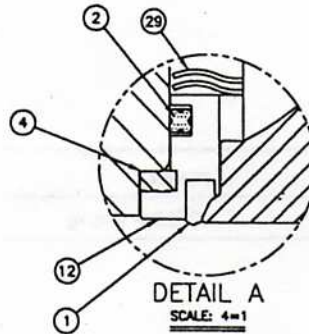

J451 4" API Bottom Loading Coupler

EMCO WHEATON™

Variants Available

Variant	Seal
-022	Buna
-023	Chemraz®
-031	High Performance Viton

Retrofit Kit

J1000-022	Buna
J1000-023	Chemraz®
J1000-031	High Performance Viton

Seal Kit

494089	High Performance Viton
--------	------------------------

ITEM	PART No.	PART NAME	MAT'L	QTY
1	564759	NOSE SEAL	N.P. WDM	1
2	564760	QUAD RING (NOTE 1)	N.P. WDM	1
3	407433	O-RING (SHAFT)	N.P. WDM	1
4	565936	AXIAL SEAL	N.P. WDM	1
5	564806	CARTON	CHROMIUM	1
6	564607	INSERT	CHROMIUM	1
7	408269	BODY	ALUM.	1
8	560595	BEARING	PLAST.	1
9	408261	SPRING	ALUM.	4
10	408256	LOCKING LUG	SST	3
11	470078	ROLL PIN	SST	4
12	564658	NOSE PIECE	ALUM.	1
13	564657	POPPET	ALUM.	1
14	408252	LINK PIN	SST	2
15	560963	COTTER PIN	SST	2
16	565940	SLEEVE	ALUM.	1
17	566180	I.D. TAG	ALUM.	1
18	408258	INTERLOCK LUG	SST	1
19	408278	DUST SEAL	FELT	1
20	560285	SHEAR PROOF PIN	STEEL	1
21	565934	LEVER SUB-ASSEMBLY	—	1
22	561320	DUST SEAL O-RING	BUNA	1
23	408189	RETAINING RING	STEEL	1
24	408167	WASHER	SST	1
25	560594	BEARING	PLAST.	1
26	408259	SHAFT	SST	1
27	408254	LINK	SST	1
28	561852	H.D.COILED SPRING PIN	SST	1
29	564090	WAVE SPRING	SST	1
30	408262	BENT LINK	SST	2